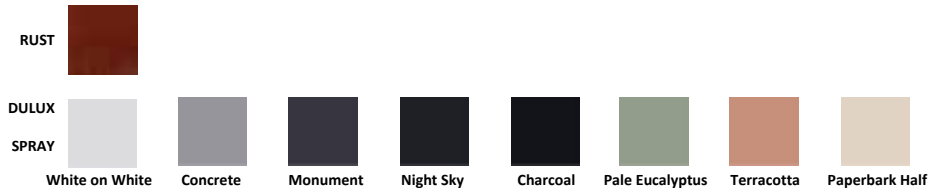

GRC

Glass-Reinforced Concrete

Contemporary design ✓
One third the weight of regular pots ✓
50% stronger than regular pots ✓
A wide variety of shapes and sizes ✓

Choose your own Premium
Dulux Weathershield Colour
for an additional $30