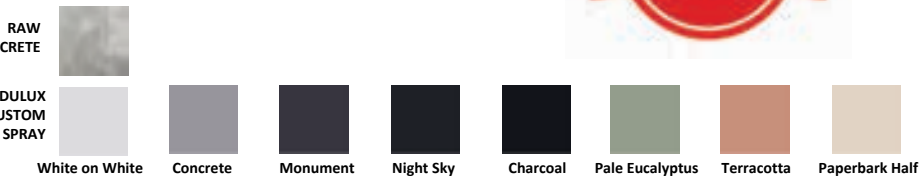

PREMIUM  Choose your own Premium Dulux Weathershield Colour for an additional \$30

ROMANO LOW BOWL

#	Dia x H (cm)	VOL	KG	RAW CONCRETE	DULUX CUSTOM SPRAY
1	33 x 14	6	3	\$39.95 \$29.95	\$69.95 \$49.95
2	42 x 18	12	5	\$69.95 \$49.95	\$99.95 \$79.95