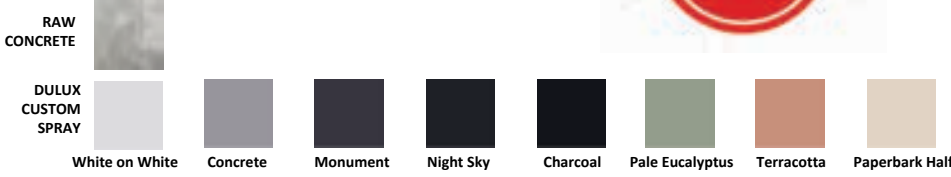

PREMIUM Choose your own Premium Dulux Weathershield Colour for an additional \$30

A LOT OF THESE PRODUCTS CAN BE MATCHED WITH THE CUBES ON THE NEXT PAGE

TROUGH

100L x 45W x 45H - Custom Charcoal

A LOT OF THESE SIZES CAN BE EXTENDED IN LENGTH WITH OUR MATCHING CUBES & TALL SQUARES, ON PAGE 5