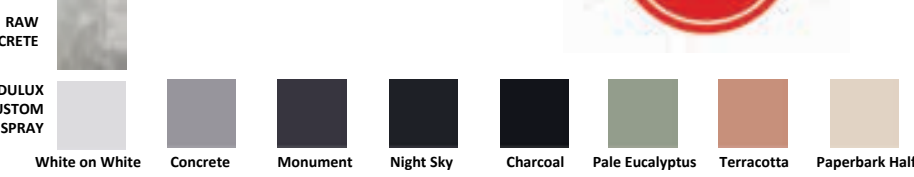

PREMIUM  Choose your own Premium Dulux Weathershield Colour for an additional \$30

SHORT CYLINDER

#	Dia x H (cm)	VOL	KG	RAW CONCRETE	DULUX CUSTOM SPRAY
1	56 x 26	60	15		\$199.95 \$159.95
2	75 x 35	150	25		\$399.95 \$299.95
3	90 x 42	260	35		\$499.95 \$399.95
4	100 x 47	355	45		\$699.95 \$499.95
5	112 x 53	510	55		\$899.95 \$699.95