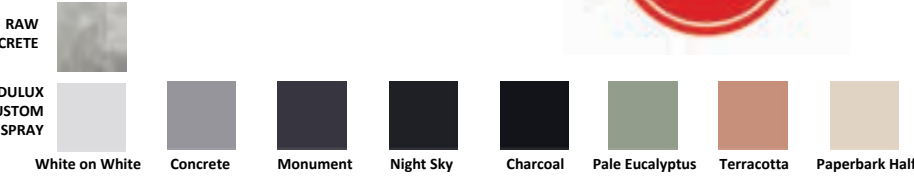

Choose your own Premium Dulux Weathershield Colour for an additional \$30

FRENCH U PLANTER

#	Dia x H (cm)	VOL	KG	RAW CONCRETE	DULUX CUSTOM SPRAY
1	25 x 25	12	3	\$39.95 \$29.95	\$49.95 \$39.95
2	30 x 30	20	4	\$69.95 \$49.95	\$89.95 \$69.95
3	40 x 40	50	8	\$99.95 \$79.95	\$129.95 \$99.95
4	50 x 50	100	13	\$169.95 \$129.95	\$189.95 \$149.95