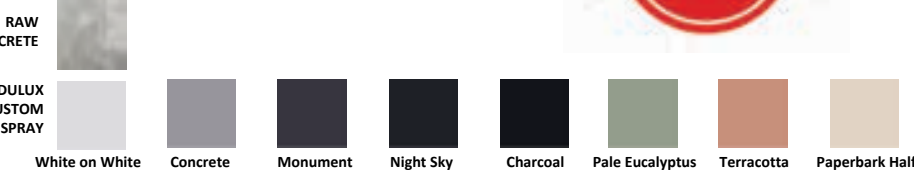

PREMIUM  Choose your own Premium Dulux Weathershield Colour for an additional \$30

CHOPPED TUB

#	Dia x H (cm)	VOL	KG	RAW CONCRETE	DULUX CUSTOM SPRAY
1	30 x 22	15	3	\$49.95 \$39.95	\$69.95 \$49.95
2	36 x 26	27	5	\$69.95 \$49.95	\$79.95 \$59.95
3	42 x 30	40	6	\$89.95 \$69.95	\$119.95 \$89.95
4	48 x 34	60	8	\$119.95 \$89.95	\$149.95 \$119.95
5	56 x 40	100	12	\$169.95 \$129.95	\$189.95 \$149.95
6	75 x 54	240	23	\$449.95 \$349.95	\$499.95 \$399.95
7	90 x 64	405	34		\$649.95 \$499.95
8	100 x 72	565	44		\$799.95 \$599.95
9	112 x 80	790	61		\$1199.95 \$899.95