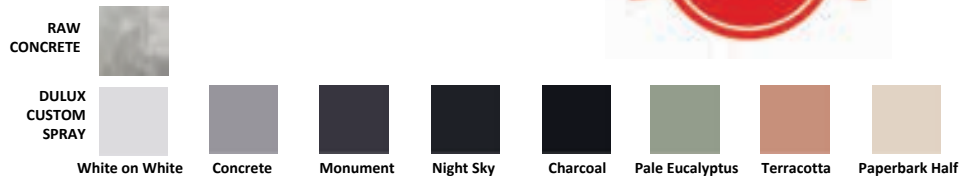

PREMIUM Choose your own Premium Dulux Weathershield Colour for an additional \$30

CLASSIC URN & PEDESTAL

#	Dia × H (cm)	VOL	KG	DULUX CUSTOM SPRAY
1	54 × 45	25	15	\$249.95 \$199.95
(L × W × H)				
2	34 × 34 × 51		14	\$199.95 \$149.95