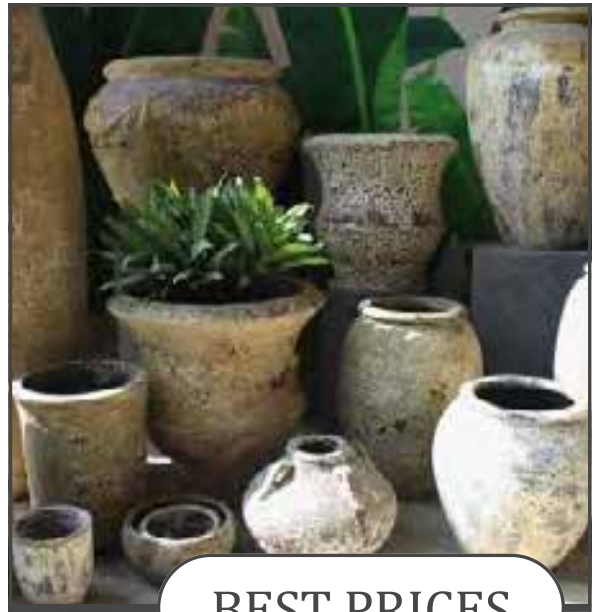

BEST PRICES

We have the Best Priced Pots in Australia and by cutting out the middleman we pass on all the savings to you. So Call Us and Order Today.